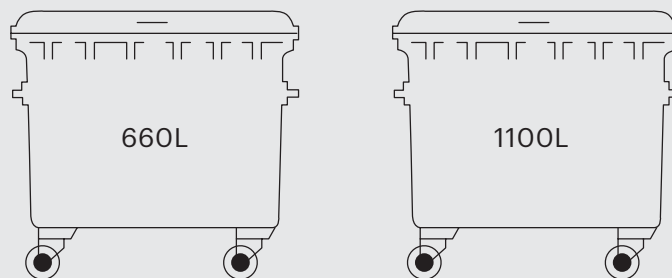

BIN MEASUREMENTS

SORTING BINS

Bins between 40 – 60 Litres

COMPOSTABLE BIN LINERS

Liners also available in 140L and 240L

L106 W25

DOMESTIC COMPOSTING SYSTEM

Sorting & Collection Bin Set

Kitchen Caddy

Collection Bin

WHEELIE BINS

H84 W44 D51

H93 W48 D54

H106 W58 D73

BIN OPTIONS

FOUR WHEEL BINS

H120 W126 D78

H120 W124 D107

Measurements in cm, to be used as a guide only.