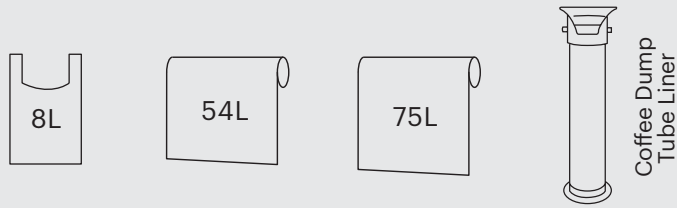

BIN MEASUREMENTS

SORTING BINS

Bins between 40 – 60 Litres

COMPOSTABLE BIN LINERS

Liners also available in 140L and 240L

L106 W25

DOMESTIC COMPOSTING SYSTEM

Sorting & Collection Bin Set

Kitchen Caddy

Collection Bin

WHEELIE BINS

H84 W44 D51

H93 W48 D54

H106 W58 D73

BIN OPTIONS

FOUR WHEEL BINS

H120 W126 D78

H120 W124 D107

Measurements in cm, to be used as a guide only.